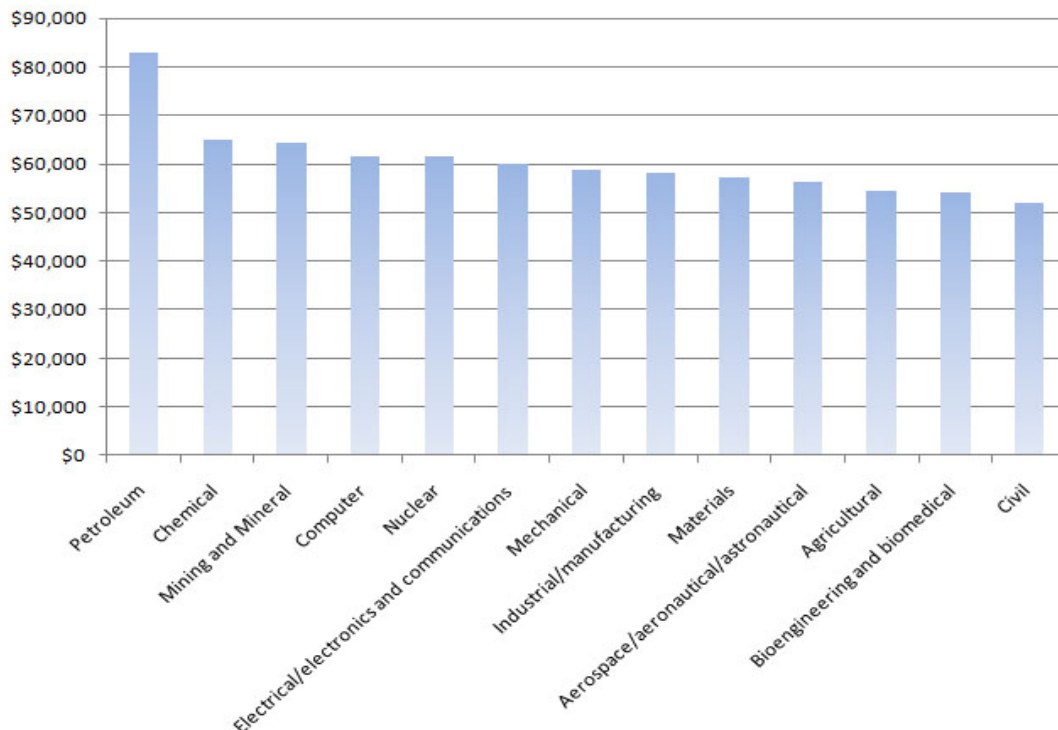

AVERAGE STARTING SALARIES FOR ENGINEERING GRADUATES

ADVOCATE. EDUCATE. INNOVATE.

www.afsinc.org • 800/537-4237